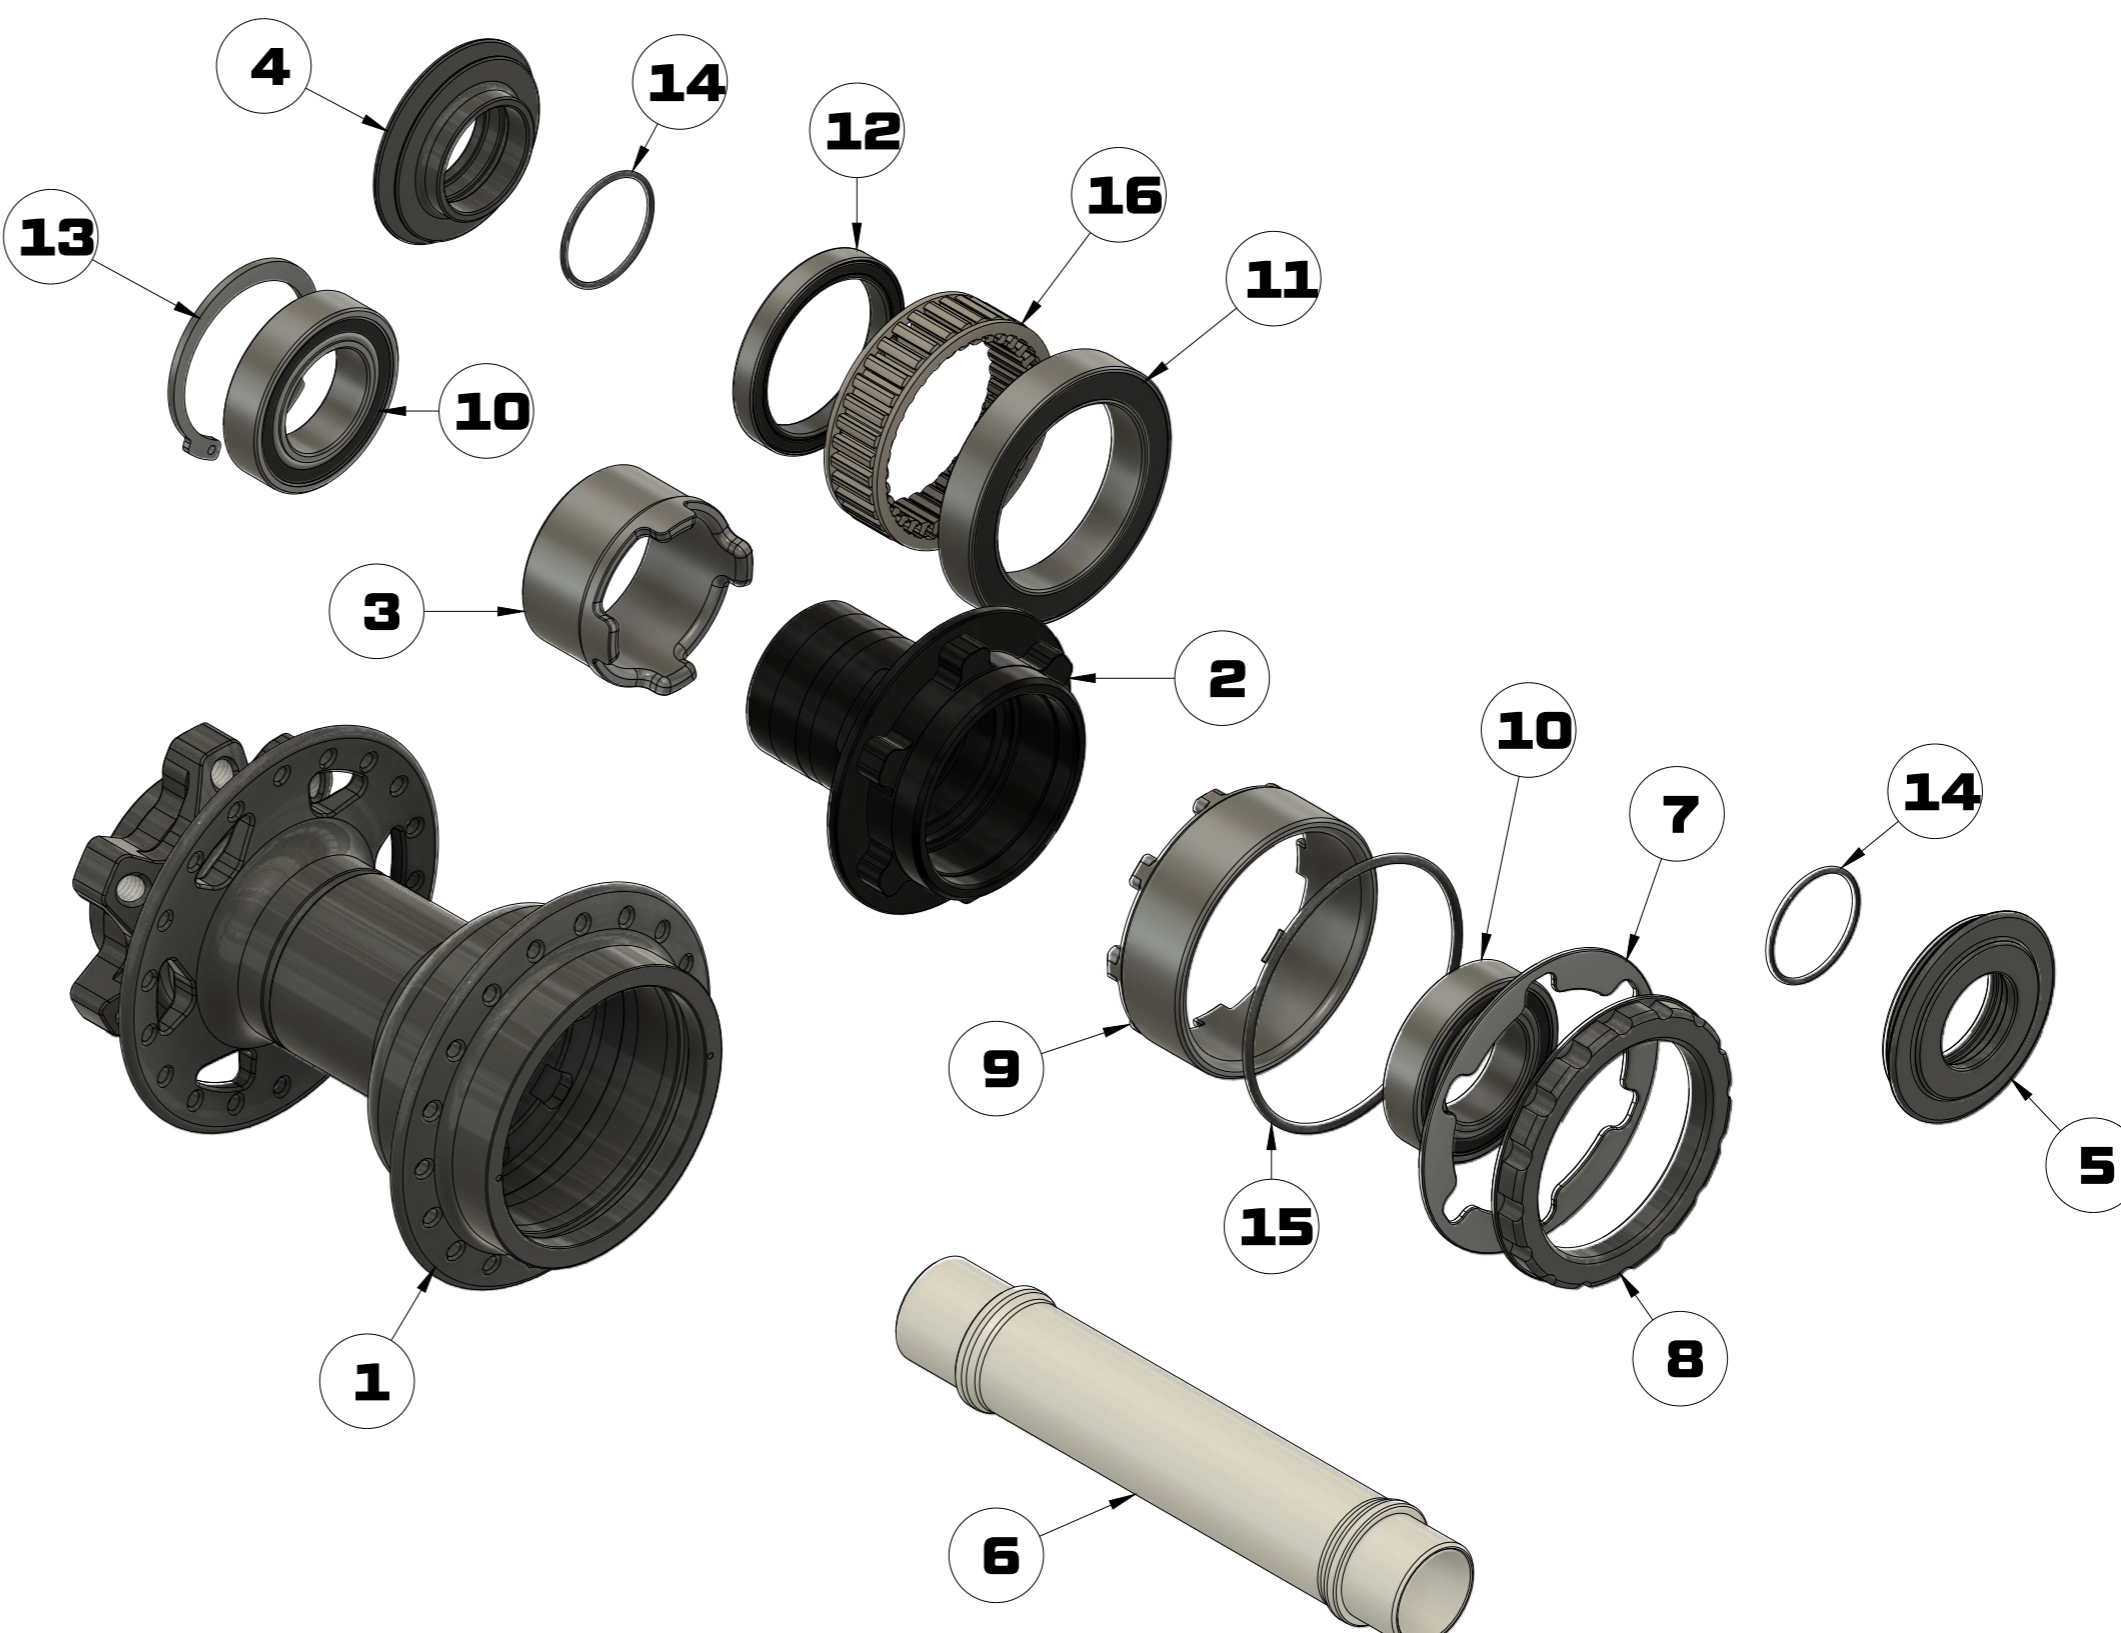

SD-X SNIPER EVO SERIES EXPLODING VIEWS

SNIPER- EVO AIR FRONT

Item	Qty	Part Name
1	1	Not available separately
2	1	Not available separately
3	2	SD-X Sniper Evo Air Front Hub End Cap
4	2	SD-X Sniper Evo Air Front Hub Wheel Bearing Set
5	2	SD-X Sniper Evo Air Front Hub O-ring set
6	2	SD-X Sniper Evo Bolt Caps Set
7	2	SD-X Sniper Evo Titanium Bolts Set

SNIPER- EVO AIR REAR

Item	Qty	Part Name
1	1	Not available separately
2	1	SD-X Sniper Evo Rear Hub Conversion Kit 10 mm
3	1	SD-X Sniper Evo Rear Hub End Cap Left
4	1	SD-X Sniper Evo Rear Hub End Cap Right
5	1	SD-X Sniper Evo Air Hub Driver
6	1	SD-X Sniper Evo Air Hub Driver
7	1	SD-X Sniper Evo Cassette Spacer
8	1	SD-X Sniper Evo Lockring
9	1	Not available separately
10	2	SD-X Sniper Evo Rear Hub Wheel Bearing Set
11	1	SD-X Sniper Evo Driver Outer Bearing
12	1	SD-X Sniper Evo Driver Inner Core Bearing
13	1	SD-X Sniper Evo Bearing CR Clip
14	2	SD-X Sniper Evo Rear Hub O-ring set
15	1	SD-X Sniper Evo Rear Hub O-ring set
16	1	SD-X Sniper Evo Air Hub Clutch Bearing + Grease
17	2	SD-X Sniper Evo Bolt Caps Set
18	2	SD-X Sniper Evo Titanium Bolts Set

SNIPER- EVO AIR HSX REAR

Item	Qty	Part Name
1	1	Not available separately
2	1	SD-X Sniper Evo Air Hub Driver
3	1	SD-X Sniper Evo Air Hub Driver
4	1	SD-X Sniper Evo HSX Rear Hub End Cap Left
5	1	SD-X Sniper Evo Rear Hub End Cap Right
6	1	Not available separately
7	1	SD-X Sniper Evo Cassette Spacer
8	1	SD-X Sniper Evo Lockring
9	1	Not available separately
10	2	SD-X Sniper Evo Rear Hub Wheel Bearing Set
11	1	SD-X Sniper Evo Driver Outer Bearing
12	1	SD-X Sniper Evo Driver Inner Core Bearing
13	1	SD-X Sniper Evo Bearing CR Clip
14	2	SD-X Sniper Evo Rear Hub O-ring set
15	1	SD-X Sniper Evo Rear Hub O-ring set
16	1	SD-X Sniper Evo Air Hub Clutch Bearing + Grease