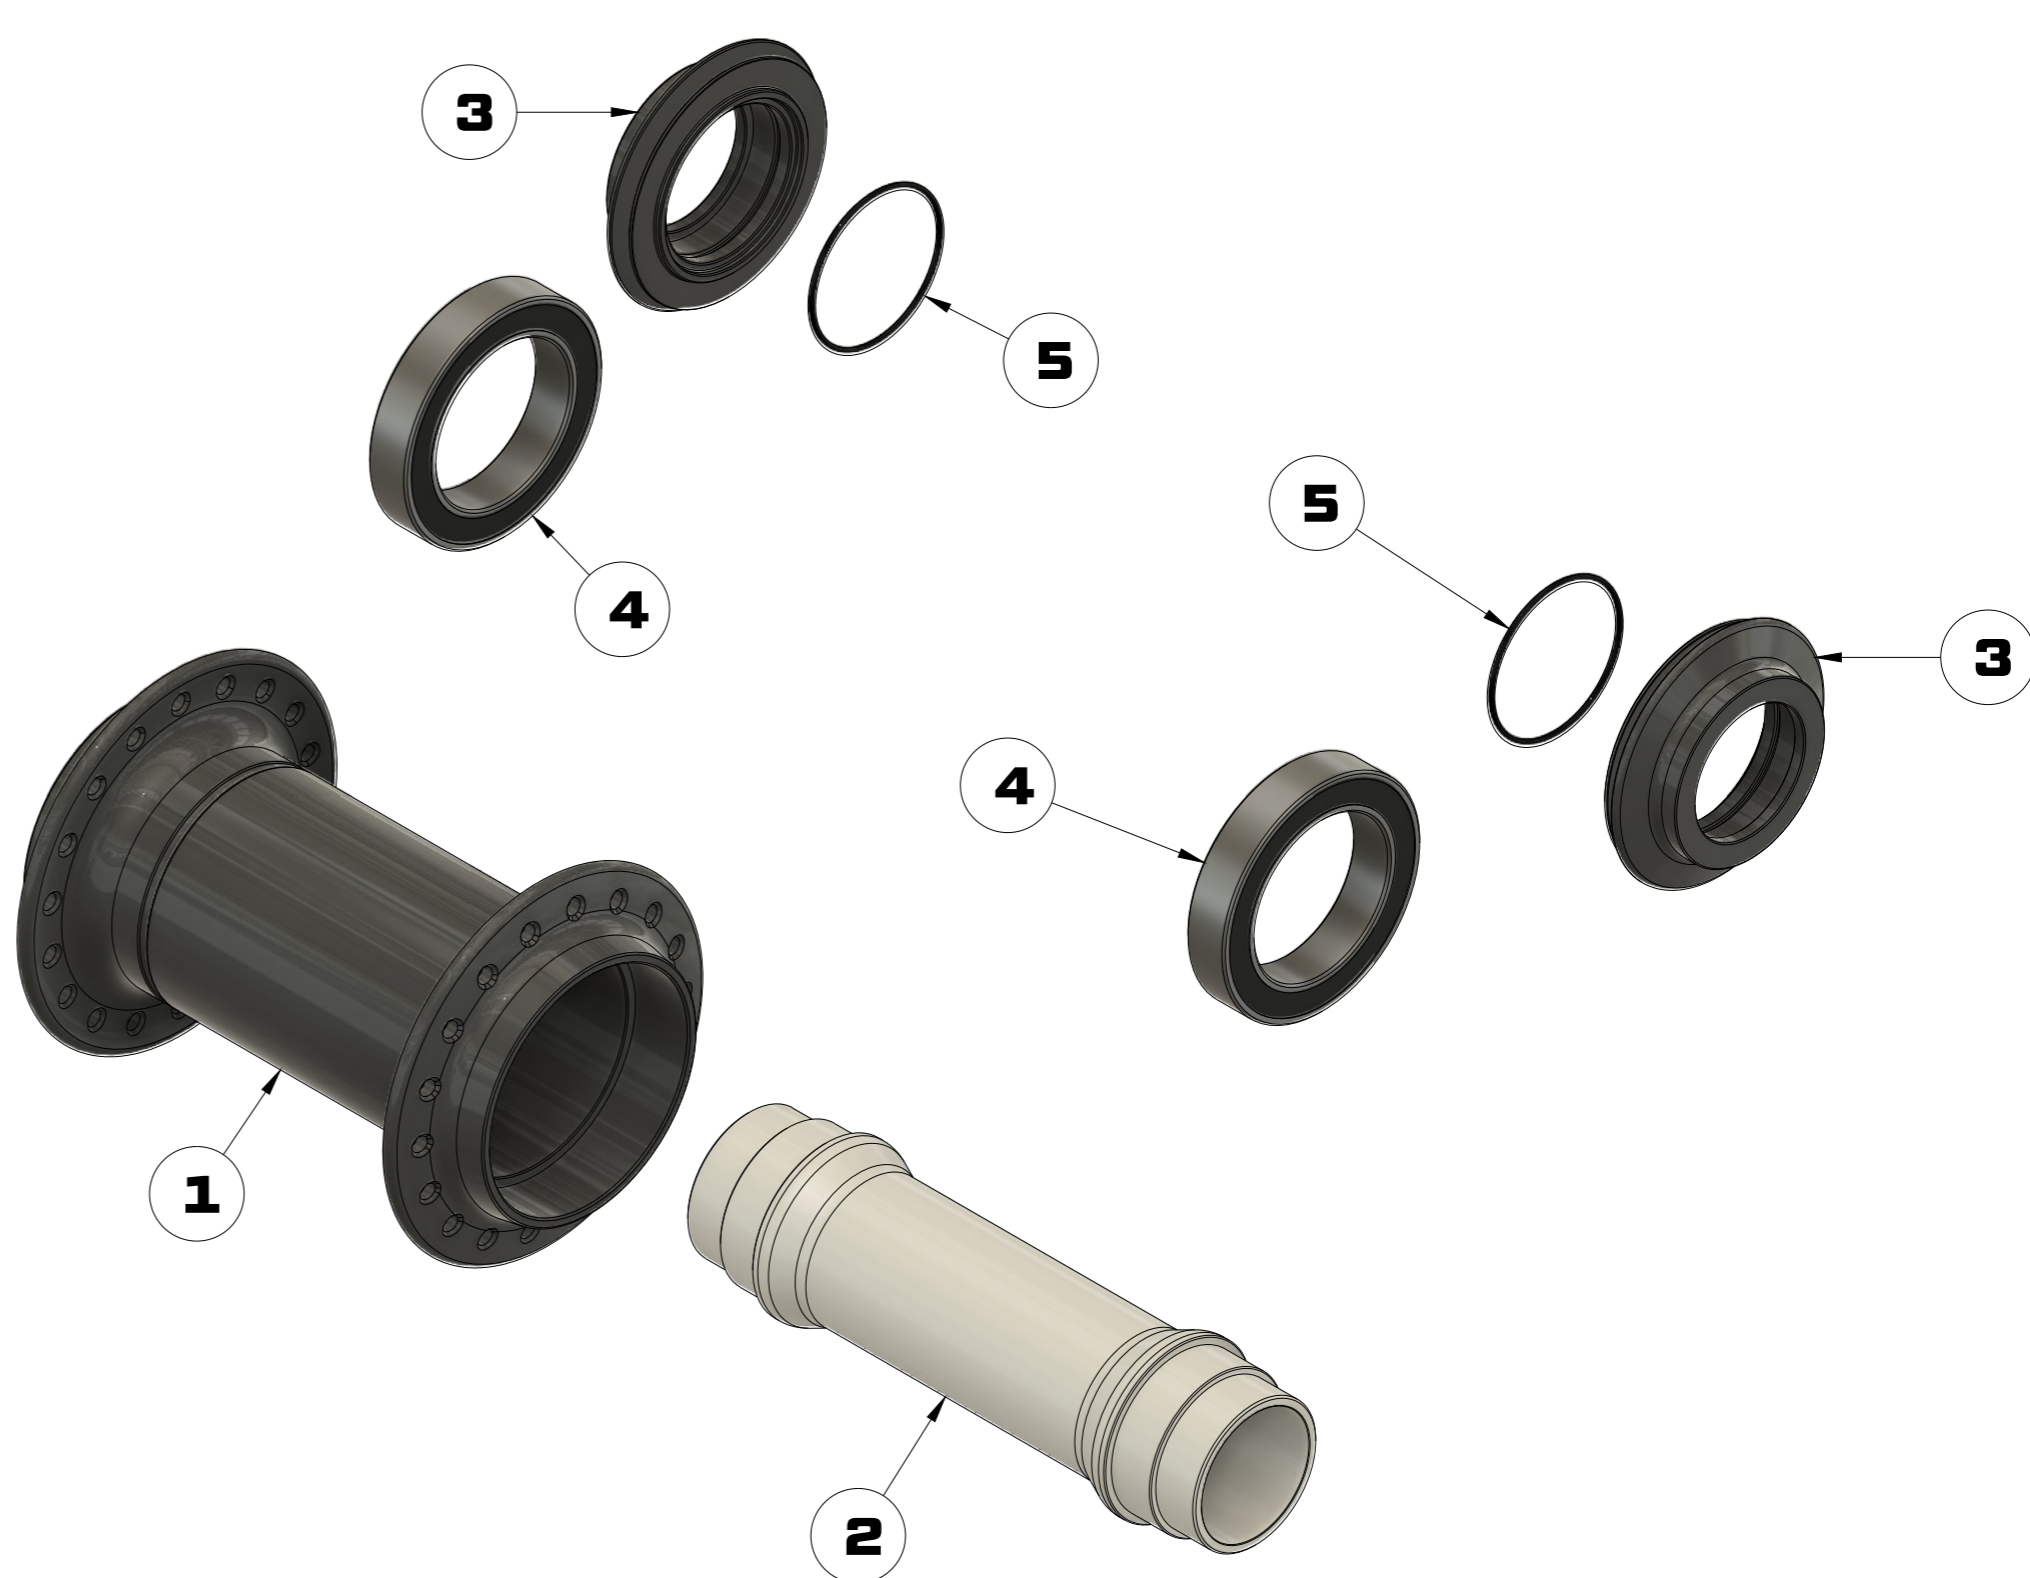

SNIPER- EVO PRO FRONT

Item	Qty	Part Name
1	1	Not available separately
2	1	Not available separately
3	2	SD-X Sniper Evo Pro Front Hub End Cap
4	2	SD-X Sniper Evo Pro Front Hub Wheel Bearing Set
5	2	SD-X Sniper Evo Pro Front Hub O-ring set