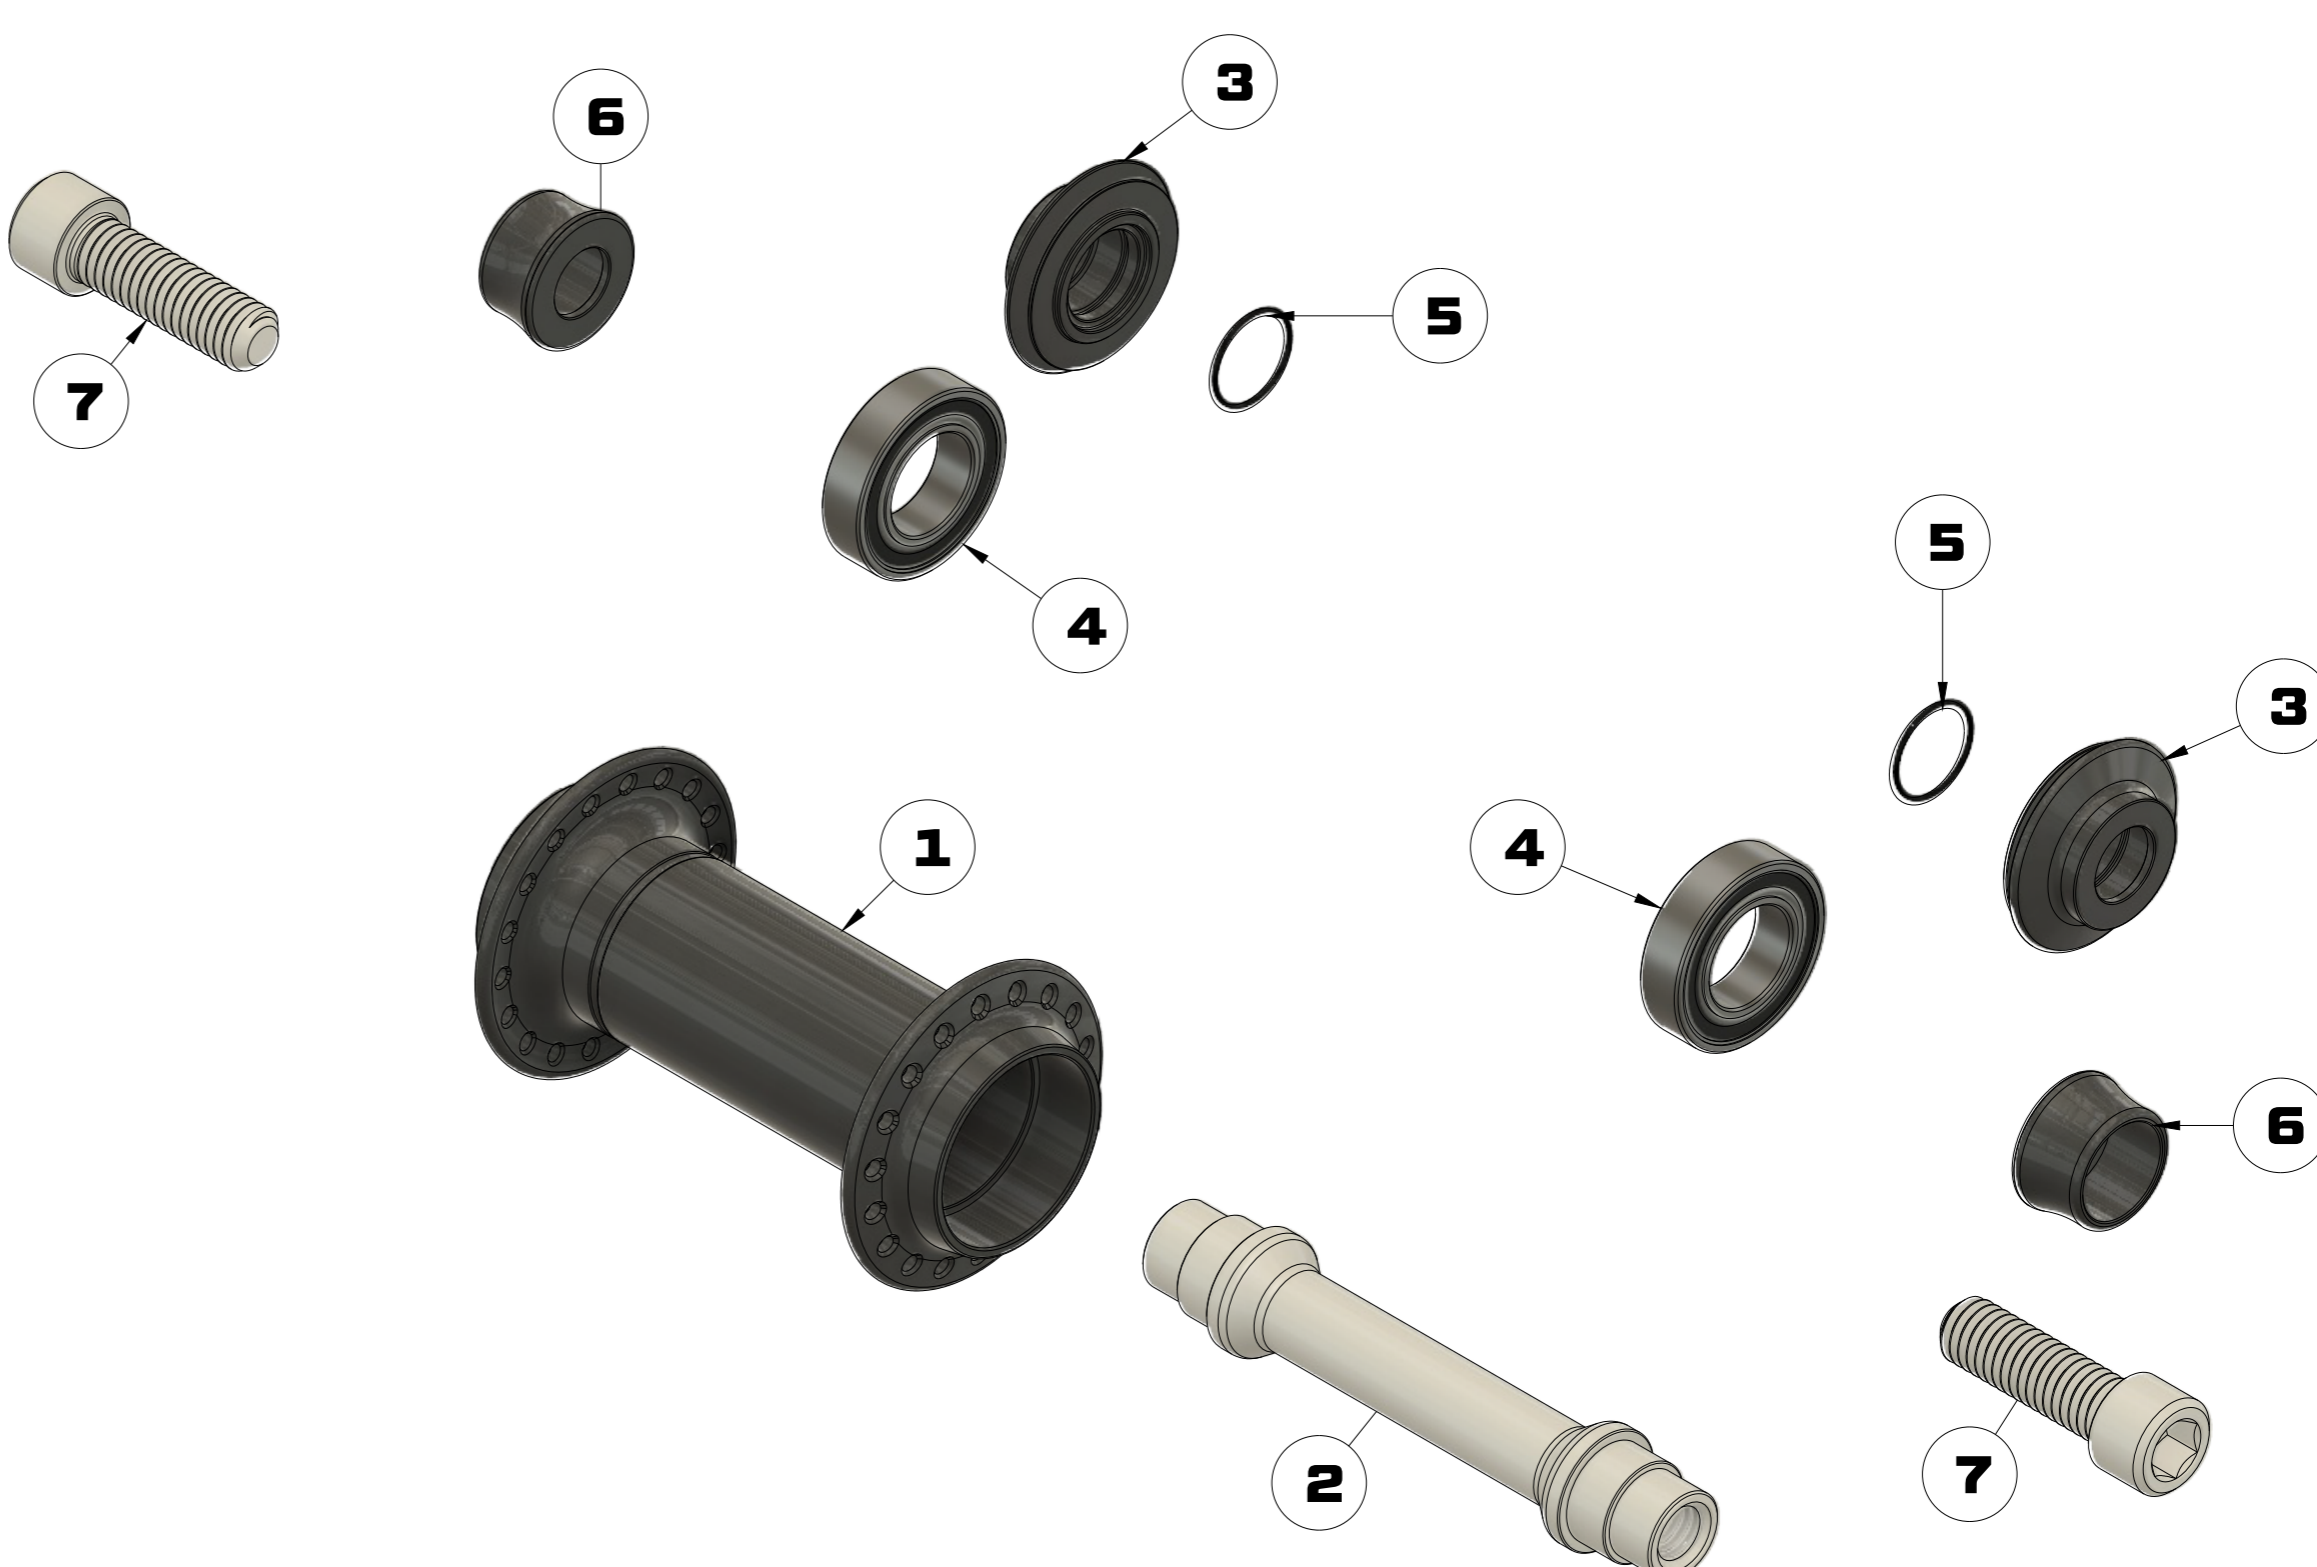

SD-X SNIPER EVO SERIES EXPLODING VIEWS

SNIPER- EVO AIR FRONT

Item	Qty	Part Name
1	1	Not available separately
2	1	Not available separately
3	2	SD-X Sniper Evo Air Front Hub End Cap
4	2	SD-X Sniper Evo Air Front Hub Wheel Bearing Set
5	2	SD-X Sniper Evo Air Front Hub O-ring set
6	2	SD-X Sniper Evo Bolt Caps Set
7	2	SD-X Sniper Evo Titanium Bolts Set

SNIPER- EVO AIR REAR

Item	Qty	Part Name
1	1	Not available separately
2	1	SD-X Sniper Evo Rear Hub Conversion Kit 10 mm
3	1	SD-X Sniper Evo Rear Hub End Cap Left
4	1	SD-X Sniper Evo Rear Hub End Cap Right
5	1	SD-X Sniper Evo Air Hub Driver
6	1	SD-X Sniper Evo Air Hub Driver
7	1	SD-X Sniper Evo Cassette Spacer
8	1	SD-X Sniper Evo Lockring
9	1	Not available separately
10	2	SD-X Sniper Evo Rear Hub Wheel Bearing Set
11	1	SD-X Sniper Evo Driver Outer Bearing
12	1	SD-X Sniper Evo Driver Inner Core Bearing
13	1	SD-X Sniper Evo Bearing CR Clip
14	2	SD-X Sniper Evo Rear Hub O-ring set
15	1	SD-X Sniper Evo Rear Hub O-ring set
16	1	SD-X Sniper Evo Air Hub Clutch Bearing + Grease
17	2	SD-X Sniper Evo Bolt Caps Set
18	2	SD-X Sniper Evo Titanium Bolts Set

SNIPER- EVO AIR HSX REAR

Item	Qty	Part Name
1	1	Not available separately
2	1	SD-X Sniper Evo Air Hub Driver
3	1	SD-X Sniper Evo Air Hub Driver
4	1	SD-X Sniper Evo HSX Rear Hub End Cap Left
5	1	SD-X Sniper Evo Rear Hub End Cap Right
6	1	Not available separately
7	1	SD-X Sniper Evo Cassette Spacer
8	1	SD-X Sniper Evo Lockring
9	1	Not available separately
10	2	SD-X Sniper Evo Rear Hub Wheel Bearing Set
11	1	SD-X Sniper Evo Driver Outer Bearing
12	1	SD-X Sniper Evo Driver Inner Core Bearing
13	1	SD-X Sniper Evo Bearing CR Clip
14	2	SD-X Sniper Evo Rear Hub O-ring set
15	1	SD-X Sniper Evo Rear Hub O-ring set
16	1	SD-X Sniper Evo Air Hub Clutch Bearing + Grease